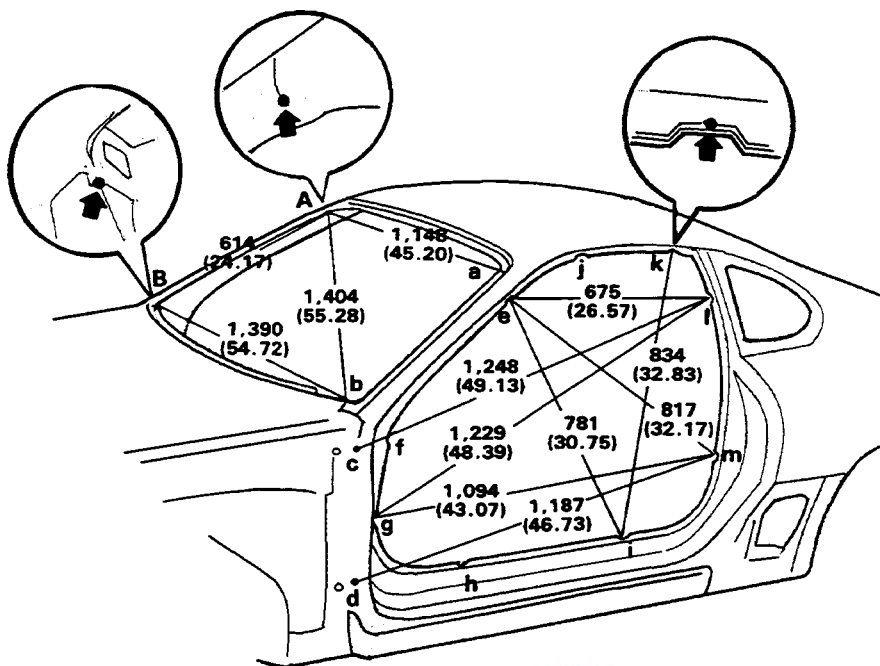

- Body panel replacement
- Body panel construction
- Plastic parts
- Anti-rust treatment
- Body dimensions
- Fit standards
- Silencer sheet installation areas
- Foam material application areas

Illustration A shows an example of a typical body dimension chart. This one is selected from the 1995 (same as '93 & '94) Supra Repair Manual For Collision Damage.

Illustration A.

Illustration B shows a typical panel replacement recommendation from the body panel replacement section of the 1995 (same as '93 & '94) Supra Repair Manual For Collision Damage.

**Quarter Panel (Cut)
Removal**