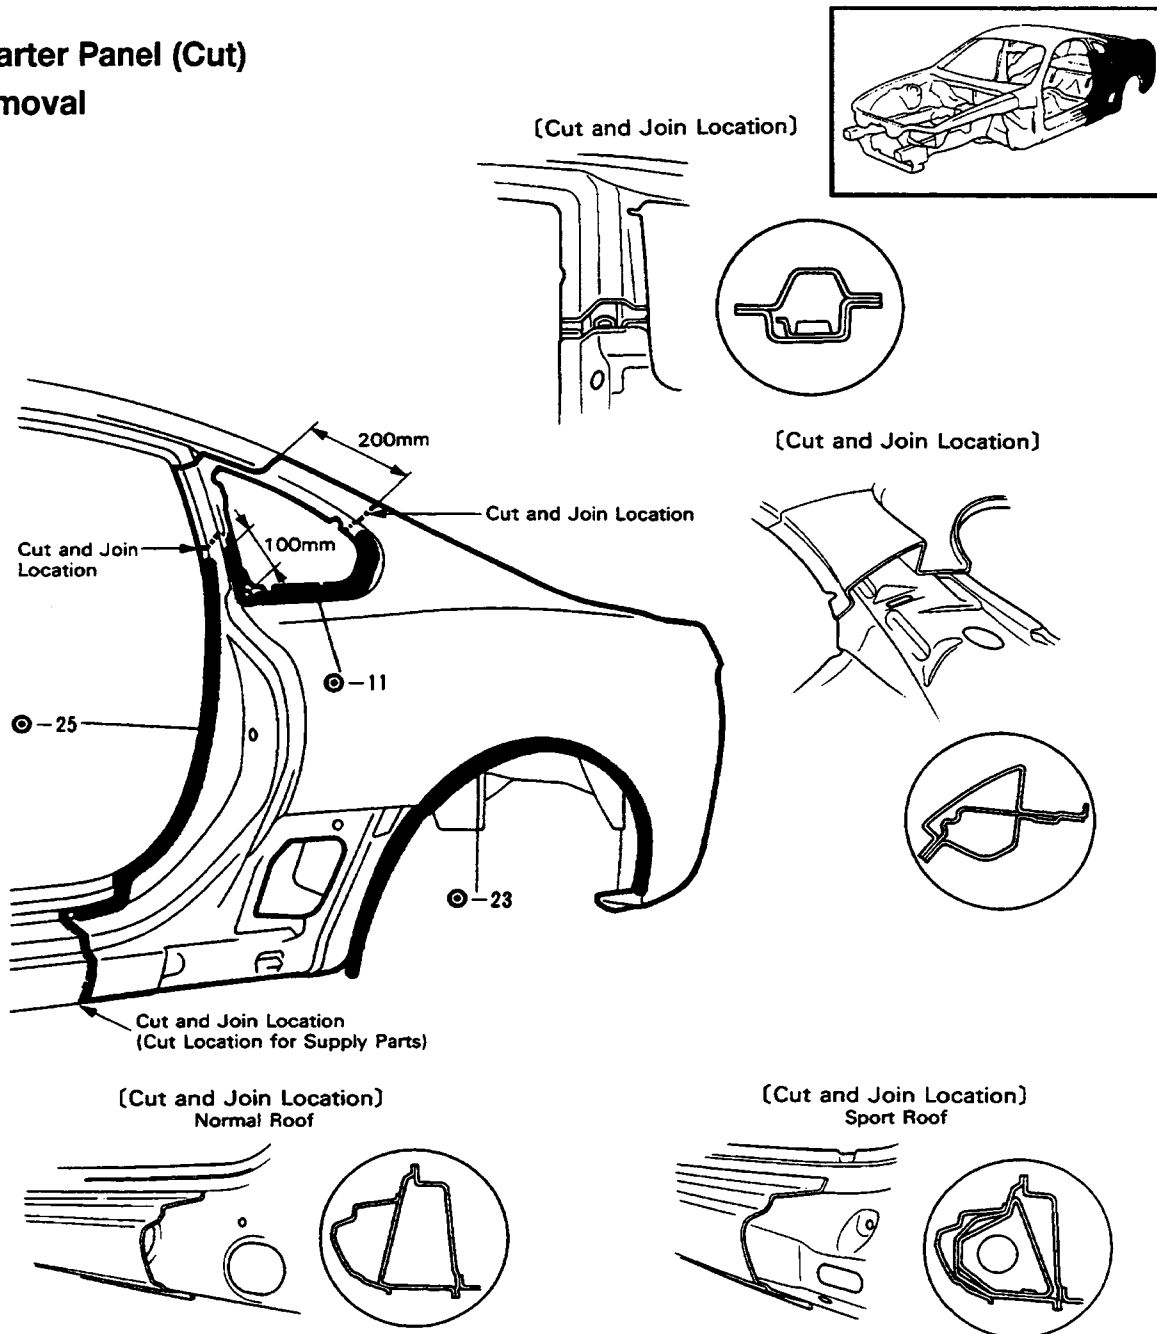

- Body panel replacement
- Body panel construction
- Plastic parts
- Anti-rust treatment
- Body dimensions
- Fit standards
- Silencer sheet installation areas
- Foam material application areas

Illustration A shows an example of a typical body dimension chart. This one is selected from the 1995 (same as '93 & '94) Supra Repair Manual For Collision Damage.

Illustration A.

Illustration B shows a typical panel replacement recommendation from the body panel replacement section of the 1995 (same as '93 & '94) Supra Repair Manual For Collision Damage.

**Quarter Panel (Cut)
Removal**